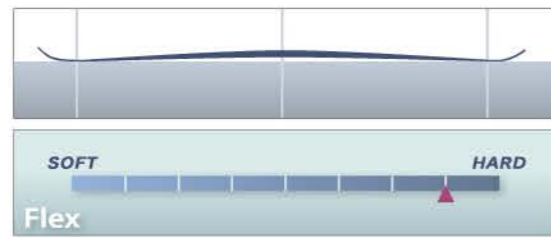

SL9(S)

VIABOOM ¥86,900 ¥79,000(税抜き)

173cm 126/105/120 R25
180cm 131/109/125 R26
187cm 137/114/130 R27

Cam-Rocker, Sandwich construction,
9.2mil. Sintered base,
Lightweight-Core

FL4

FLAGEA ¥88,000 ¥80,000(税抜き)

163cm 111/82/105 R18
169cm 113/84/107 R19

Camber, Sandwich construction,
9.2mil. Sintered base,

SL10

krú:z ¥86,900 ¥79,000(税抜き)

161cm 109/83/109 R17
168cm 112/83/112 R18
175cm 117/87/117 R18

Rocker, Sandwich construction,
9.2mil. Sintered base,
Lightweight-Core