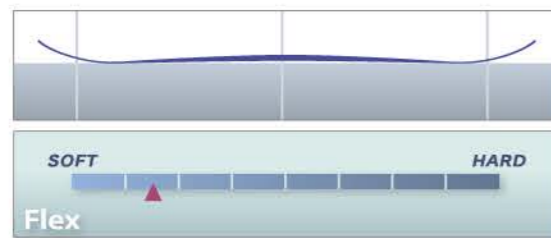

FUTCO ¥57,200 ¥52,000(税抜き)

125cm 113/79/105 R10.3
135cm 113/79/105 R12.5
145cm 113/79/105 R14.9
155cm 113/79/105 R17.5

Semi-Rocker, Sandwich construction,
9.2mil. Sintered base, Complex-Core

SCPCK