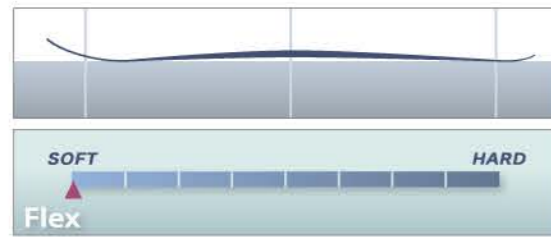

VIABOOM ¥86,900 ¥79,000(税抜き)

173cm 126/105/120 R25
180cm 131/109/125 R26
187cm 137/114/130 R27

Cam-Rocker, Sandwich construction,
9.2mil. Sintered base,
Lightweight-Core

FL4