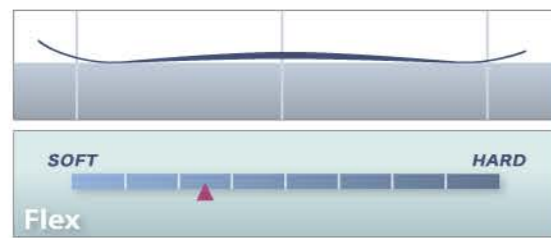

FLAGEA ¥88,000 ¥80,000(税抜き)

163cm 111/82/105 R18
169cm 113/84/107 R19

Camber, Sandwich construction,
9.2mil. Sintered base,

SL10