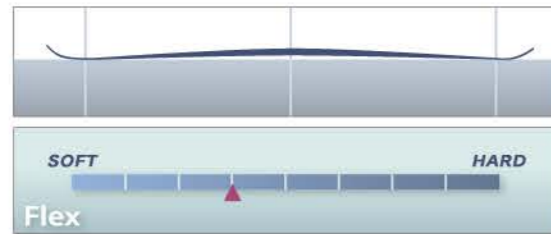

M.I.Y ¥86,900 ¥79,000(税抜き)

164cm 128/98/119 R19
173cm 130/98/121 R20
179cm 131/98/122 R21

Cam-Rocker, Sandwich construction,
9.2mil. Sintered base,
Lightweight-Core

SL9(S)