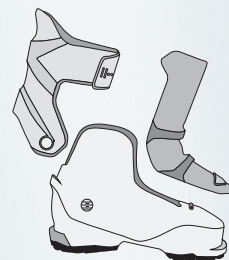

CABRIO DESIGN

Versatility • Flexibility • Less effort

Provides smoother, progressive power transmission, dynamic rebound and excellent shock absorption ensuring direct lateral response and superior adaptability on uneven terrain.

- **ALL MOUNTAIN / FREERIDE:** CABRIO MV (W) • CABRIO LV (W)
- **FREERIDE TOUR:** CABRIO LV FREE (W) • CABRIO MV FREE (W)
- **FREESTYLE:** IL MORO LINE