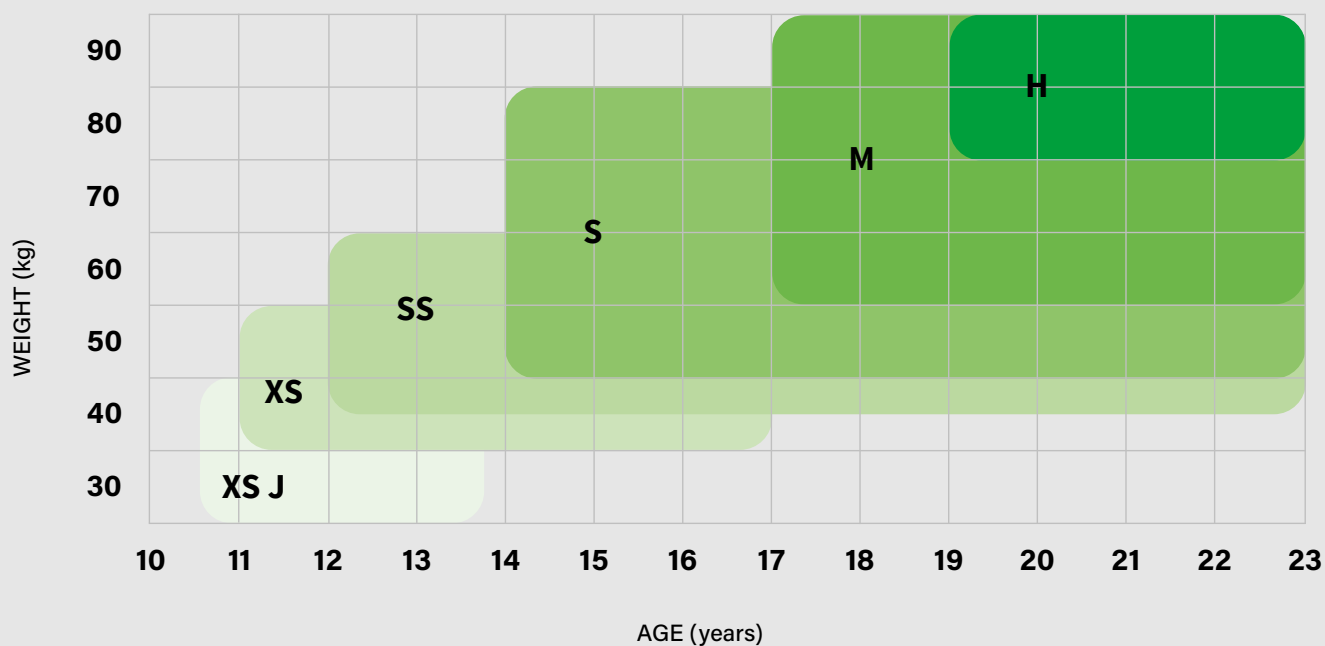

DRS WC TARGET GROUP

The DRS WC series make available for athletes a competition boot set composed by different plastic blends in order to satisfy every need. The following chart provides a guideline to help you choosing the boot correctly.