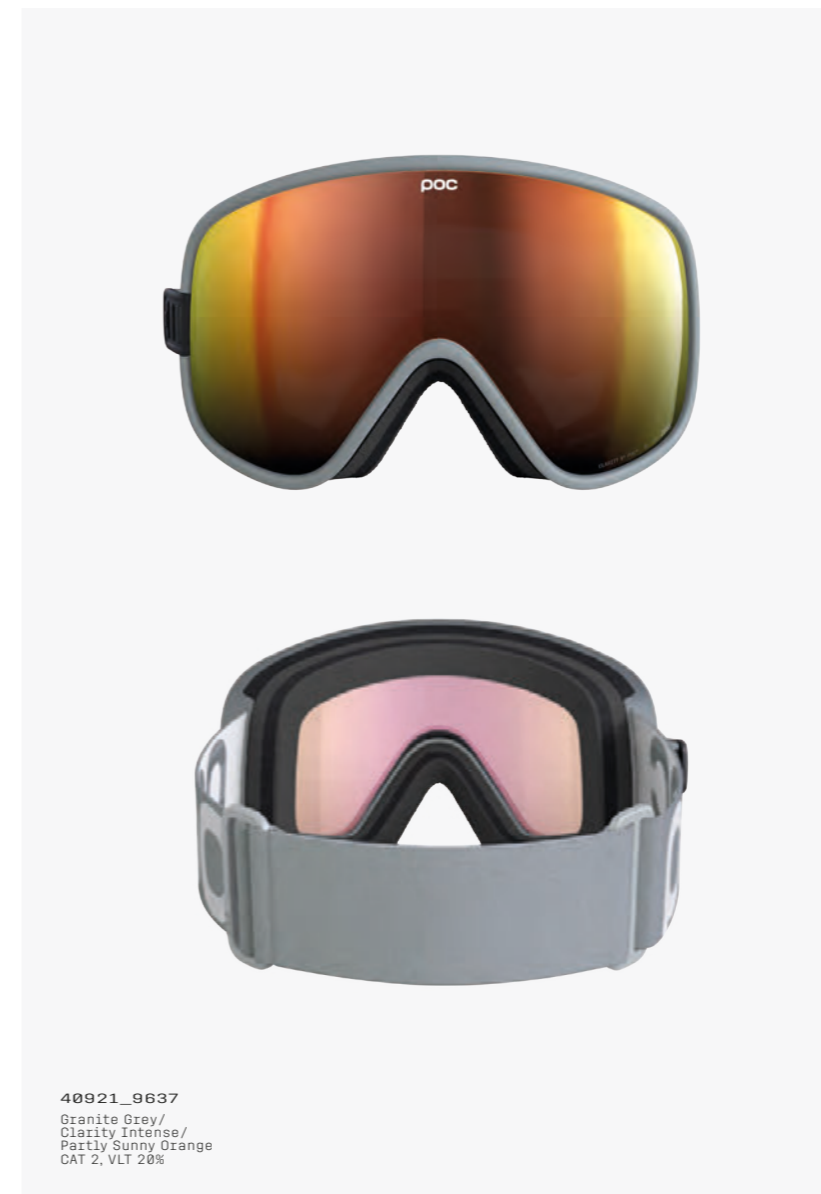

40921_9637
Granite Grey/
Clarity Intense/
Partly Sunny Orange
CAT 2, VLT 20%

NEW BIO TPU

CIASMA

When the weather turns, you need gear that keeps pace. The Ciasma ski goggle features an advanced magnetic lens change system for effortless, secure swaps on the mountain, helping you maintain perfect vision in every condition.

DETAILS

Magnetic lens bumper

レンズはバンパーに装着され、フレームにはマグネットで固定されるため、レンズ交換が容易です。

Clarity lens

付属レンズにはPOCのクラリティレンズ技術を採用し、視覚体験を向上させます。

Extra-large field of view

フレーム形状により超広視野角を確保。頬のより下までカバーし、遮られることのない周辺視界を実現。

Mono-material frame

フレーム全体をTPUで構成

強度と耐久性を兼ね備えています。

Shaped face foam

熱圧着加工されたフェイスフォームにより、より精密なフィット感、視野角の拡大、高級感ある装着感を実現。

Extended TPU protection zones

拡張TPU保護ゾーンにより、重量を増すことなく耐久性と耐衝撃性を向上。

Anti-scratch treatment

側レンズの防傷加工により表面損傷のリスクを低減し、常にクリアな視界を確保。

Anti-fog treatment

内側レンズへの防曇処理により、内部の曇りを軽減します。

Two sets of lenses and bumpers

ゴーグルにはレンズとバンパーが2セット付属しているため、事前にセットアップを準備し、簡単に交換できます。

ARTICLE NO. 40920

ONE SIZE TBD G

¥60,000 -without tax

NEW BIO TPU WF

VITREA

Being able to have the right lens for the conditions – not for the day or the hour, but for the moment – is a necessity made possible by the Vitrea. The quick-change lens system can be operated while the goggles are still on your face, allowing you to explore the mountains with the best possible vision in all conditions, always.

DETAILS

Easy-change magnetic lens system

マグネット式レンズシステムにより、ゴーグルを外さず、手袋をしたままでもレンズ交換が可能です。

Anti-scratch treatment

外側レンズに施された傷防止加工が表面損傷のリスクを低減し、常にクリアな視界を確保します。

Anti-fog treatment

内側レンズの防曇処理により内部の曇りを軽減します。

Clarity lens

付属レンズにはPOCのクラリティレンズ技術を採用し視覚体験を向上させます。

Extra-large field of view

フレーム形状により超広視野角を確保。頬のより下までカバーし、遮られることのない周辺視界を実現。

Toric lens

浅めのトーリックレンズ角度とオーバーサイズフレームの組み合わせにより、下方向の周辺視界において卓越した視界を提供。

Dual-material frame

ナイロンとTPUの複合素材フレーム構造により、強度と柔軟性を両立

Triple-layer face foam

厚みのある三重構造フェイスフォームが顔の形状に容易にフィットし、あらゆる条件下で快適性を提供します。

Silicone grippers

ストラップ内側のシリコングリップがヘルメット装着時にもゴーグルを確実に固定します。

Complete UV protection

全レンズがUVA・UVBを完全に遮断 (UV400対応)

交換用レンズ付属

ARTICLE NO. 40921

ONE SIZE TBD G

¥43,000 -without tax