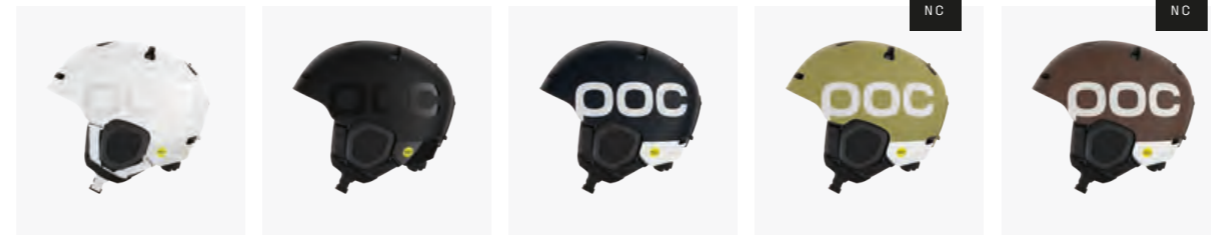

FORNIX BC

ARTICLE NO. 10414

Mips
FORNIX BC

10414_1036 Hydrogen White Matt
10414_1037 Uranium Black Matt
10414_1669 Apatite Navy Matt
10414_1470 Olivine Green Matt
10414_8887 Bronzite Brown Matt

¥43,000 -without tax