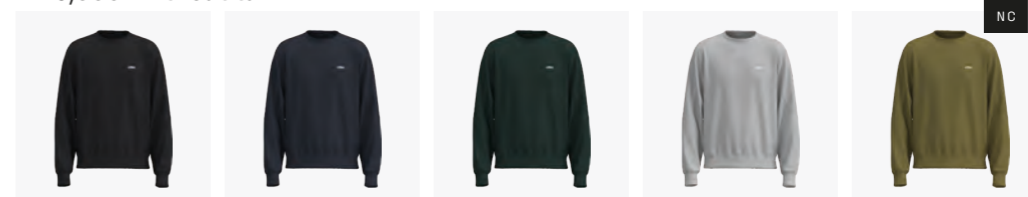

61651_8002 POC Crew Uranium Black/Hydrogen White
61651_8875 POC Crew Apatite Navy/Hydrogen White
61651_8888 POC Crew Pargasite Green/Hydrogen White
61651_8889 POC Crew Grey Melange/Hydrogen White
61651_8900 POC Crew Olivine Green/Hydrogen White

¥13,000 -without tax

POC L/S TEE