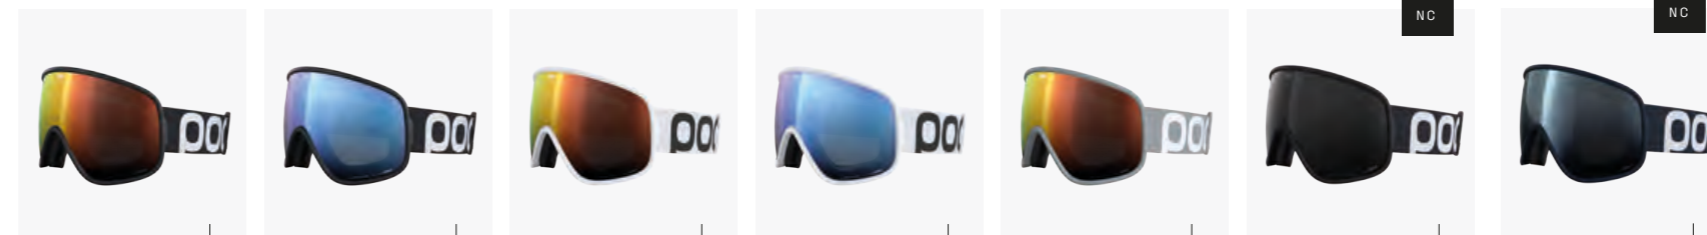

NEW  
VITREA WF

MAGNET LOOK  
LENS BY

VITREA WF

ARTICLE NO. 40922

CLARITY

40921_8701 Uranium Black/ Clarity Intense/ Partly Sunny Orange CAT 2, VLT 20%	40921_8702 Uranium Black/ Clarity Highly Intense/Partly Sunny Blue CAT 2, VLT 20%	40921_8703 Hydrogen White/ Clarity Intense/ Partly Sunny Orange CAT 2, VLT 20%	40921_8704 Hydrogen White/ Clarity Highly Intense/ Partly Sunny Blue CAT 2, VLT 20%	40921_9637 Granite Grey/ Clarity Intense/ Partly Sunny Orange CAT 2, VLT 20%	40921_9671 Uranium Black/ Clarity Universal/ Partly Sunny Grey CAT 2, VLT 22%	40921_9672 Apatite Navy/ Clarity Universal/ Partly Sunny Navy Blue CAT 2, VLT 19%
---	---	--	---	--	--	---