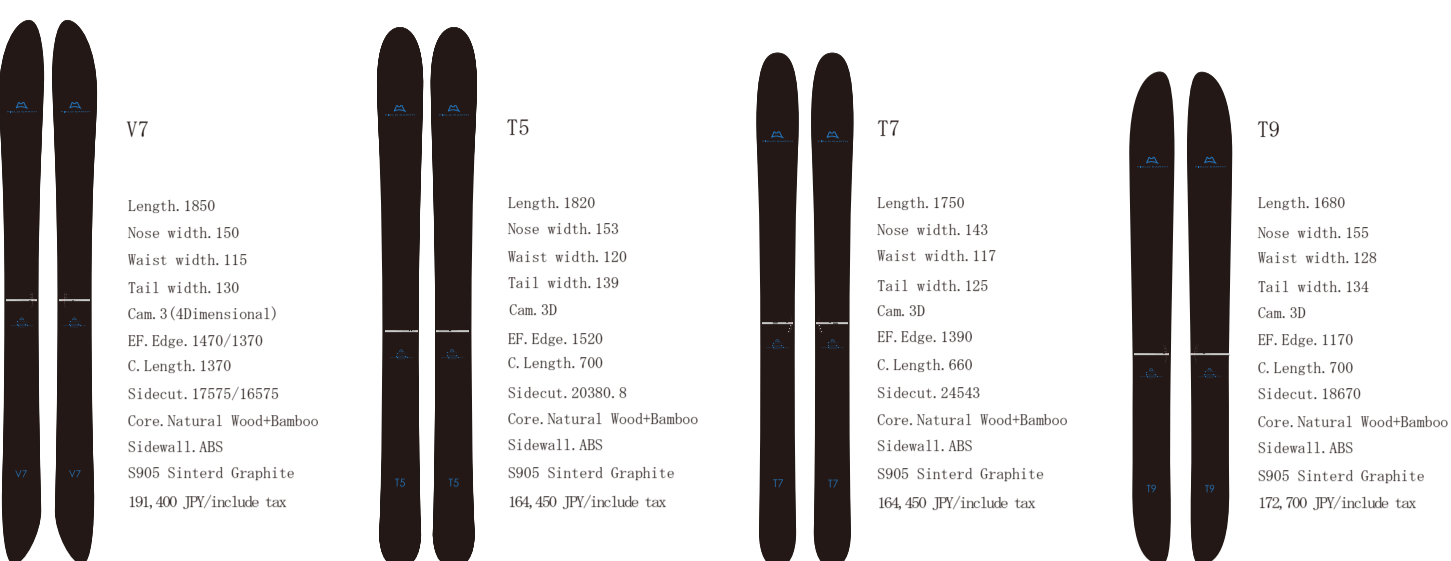

3Dimensional

2.5Dimensional

Special Production
Super lightweight and Quick response

Mid 3Dimensional

2.5Dimensional

BAMBOO LINE
2.5Dimensional
3D core

ARTRIDE LINE
3Dimensional

2.5Dimensional

CRUISER LINE
2.5Dimensional

SPLIT BOARDS
2.5Dimensional

Kids and Juniors
2.5Dimensional

2026-2027

予告なくデザイン及び仕様、または価格や内容等の変更がある場合がございます。