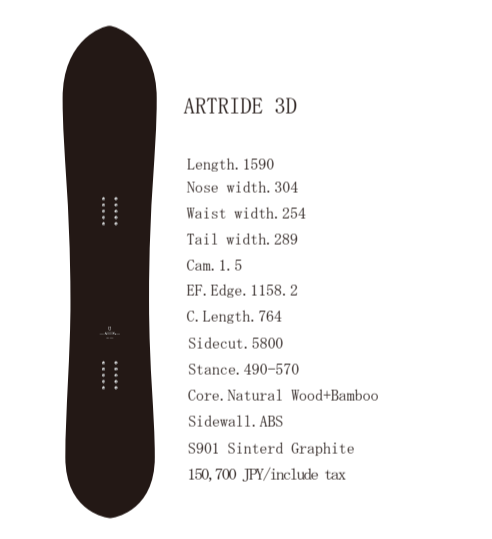

3Dimensional

2.5Dimensional

Special Production
Super lightweight and Quick response

Mid 3Dimensional

2.5Dimensional

BAMBOO LINE
2.5Dimensional
3D core

ARTRIDE LINE
3Dimensional

2.5Dimensional

CRUISER LINE
2.5Dimensional

SPLIT BOARDS
2.5Dimensional

Kids and Juniors
2.5Dimensional

2026-2027

予告なくデザイン及び仕様、または価格や内容等の変更がある場合がございます。