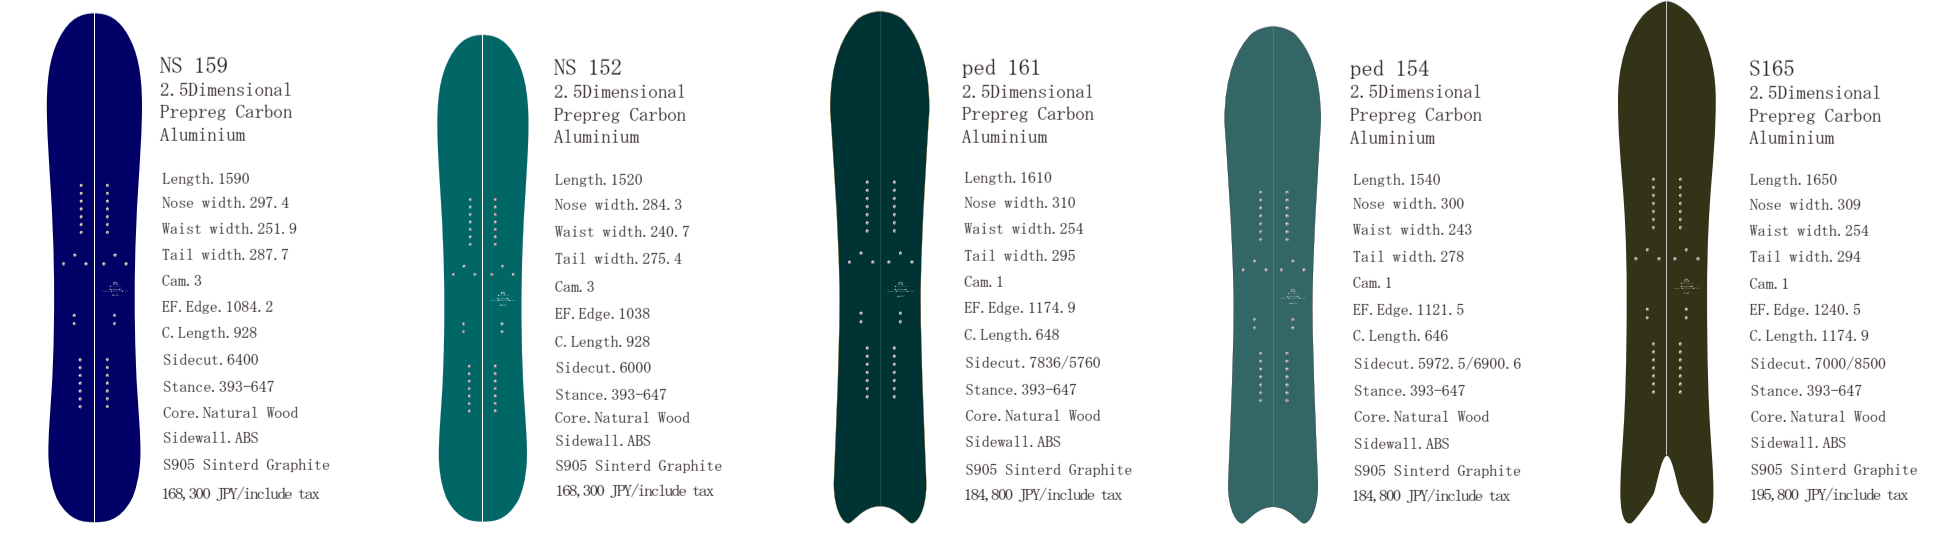

3Dimensional

2.5Dimensional

Special Production
Super lightweight and Quick response

Mid 3Dimensional

2.5Dimensional

BAMBOO LINE
2.5Dimensional
3D core

ARTRIDE LINE
3Dimensional

2.5Dimensional

CRUISER LINE
2.5Dimensional

SPLIT BOARDS
2.5Dimensional

Kids and Juniors
2.5Dimensional

2026-2027

予告なくデザイン及び仕様、または価格や内容等の変更がある場合がございます。