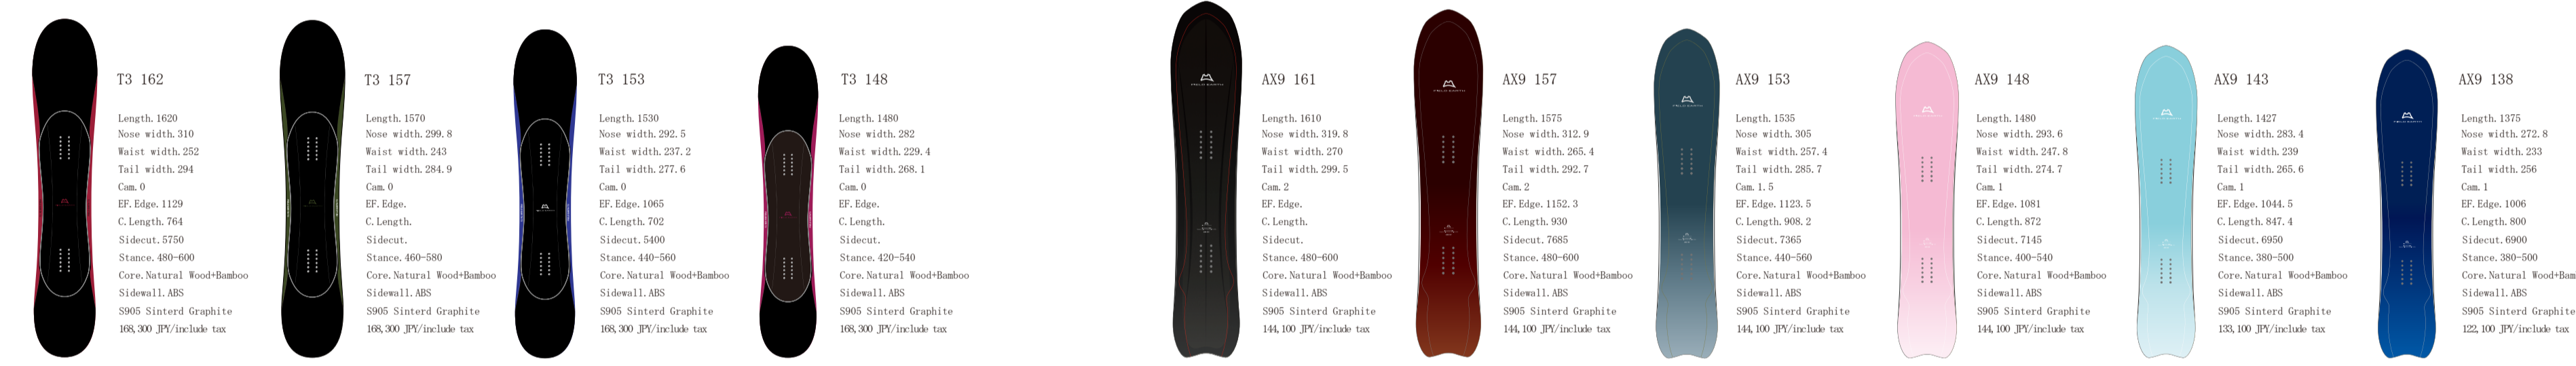

3Dimensional

2.5Dimensional

Special Production
Super lightweight and Quick response

Mid 3Dimensional

2.5Dimensional

BAMBOO LINE
2.5Dimensional
3D core

ARTRIDE LINE
3Dimensional

2.5Dimensional

CRUISER LINE
2.5Dimensional

SPLIT BOARDS
2.5Dimensional

Kids and Juniors
2.5Dimensional

2026-2027

予告なくデザイン及び仕様、または価格や内容等の変更がある場合がございます。