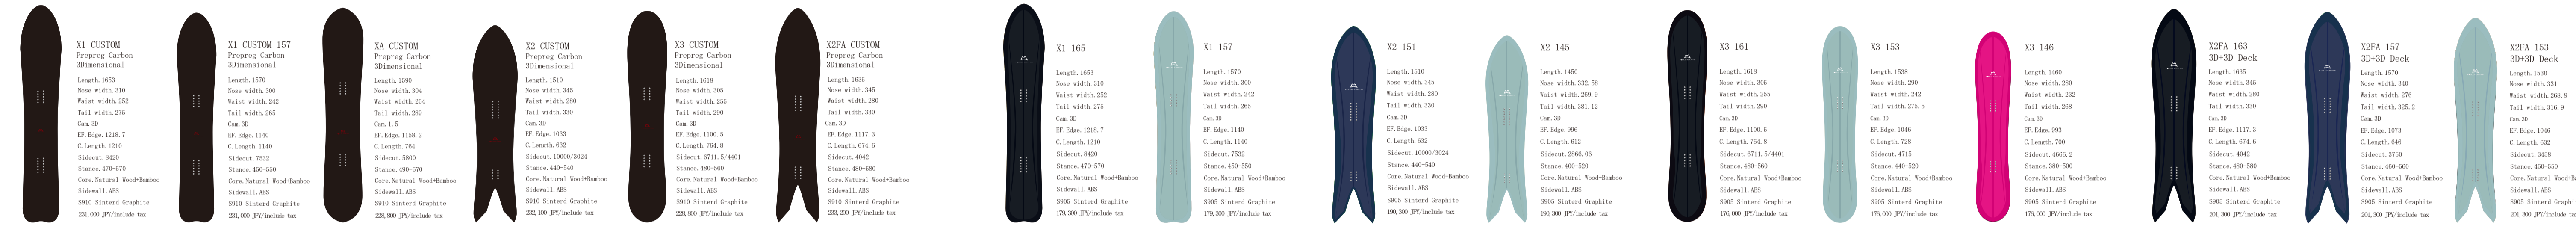

3Dimensional

2.5Dimensional

Special Production
Super lightweight and Quick response

Mid 3Dimensional

2.5Dimensional

BAMBOO LINE
2.5Dimensional
3D core

ARTRIDE LINE
3Dimensional

2.5Dimensional

CRUISER LINE
2.5Dimensional

SPLIT BOARDS
2.5Dimensional

Kids and Juniors
2.5Dimensional

2026-2027

予告なくデザイン及び仕様、または価格や内容等の変更がある場合がございます。