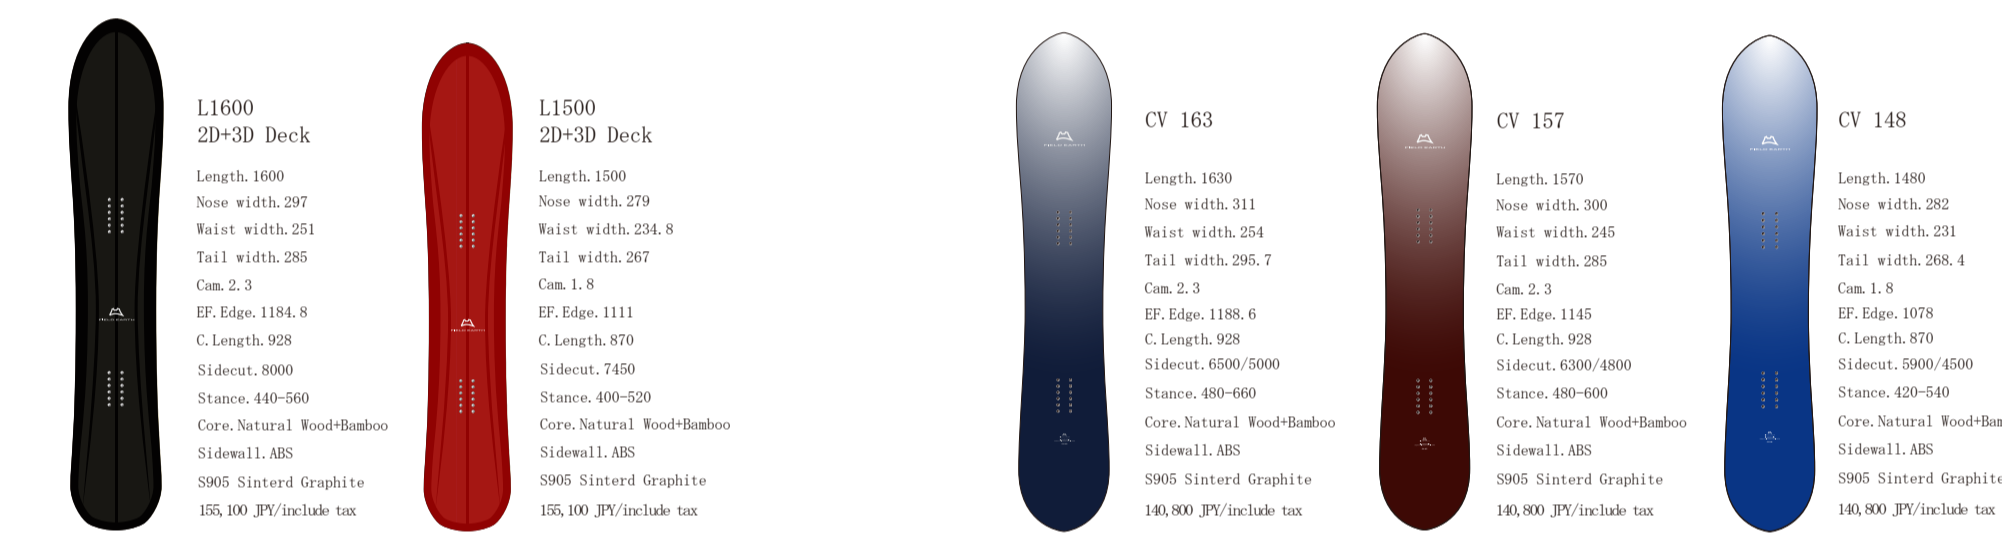

3Dimensional

2.5Dimensional

Special Production
Super lightweight and Quick response

Mid 3Dimensional

2.5Dimensional

BAMBOO LINE
2.5Dimensional
3D core

ARTRIDE LINE
3Dimensional

2.5Dimensional

CRUISER LINE
2.5Dimensional

SPLIT BOARDS
2.5Dimensional

Kids and Juniors
2.5Dimensional

2026-2027

予告なくデザイン及び仕様、または価格や内容等の変更がある場合がございます。