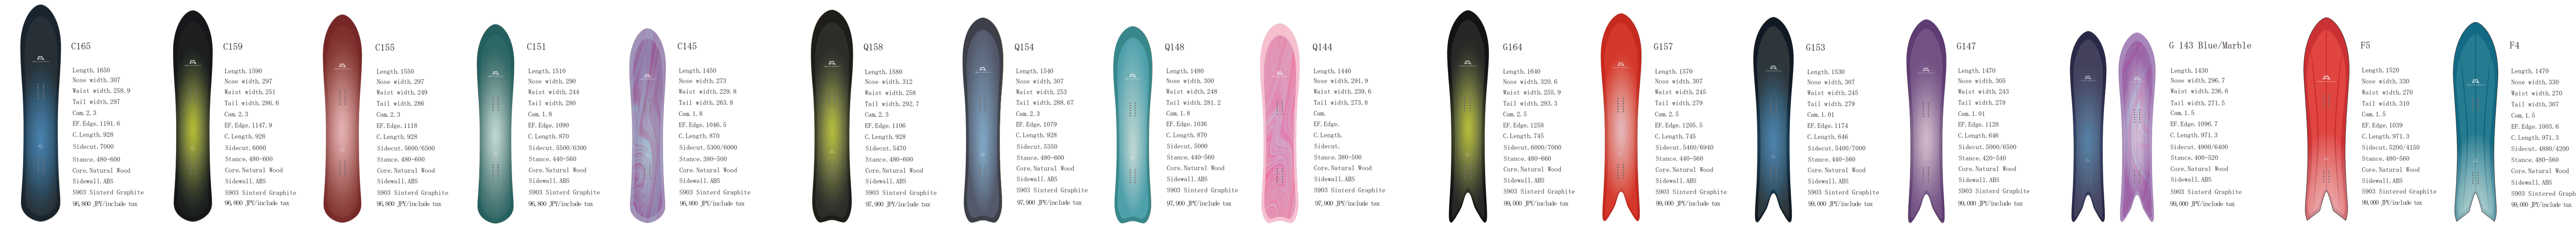

3Dimensional

2.5Dimensional

Special Production
Super lightweight and Quick response

Mid 3Dimensional

2.5Dimensional

BAMBOO LINE
2.5Dimensional
3D core

ARTRIDE LINE
3Dimensional

2.5Dimensional

CRUISER LINE
2.5Dimensional

SPLIT BOARDS
2.5Dimensional

Kids and Juniors
2.5Dimensional

2026-2027

予告なくデザイン及び仕様、または価格や内容等の変更がある場合がございます。