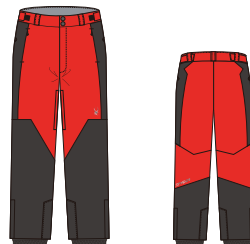

# SPYDER®

FOR SKIERS SINCE 1978

WINTER 26-27 JAPAN CATALOG

RED

LEADER JACKET J

BG06M750

DELIVERY: 2026年10月下旬

FABRICS: 100% POLYESTER

SIZES: S,M,L,XL

PRICE: ¥45,000  
¥49,500(税込み)

RED

PROPULSION PANTS J

BG06M700

DELIVERY 2026年10月下旬

FABRICS: 100% POLYESTER

SIZES: S,M,L,XL