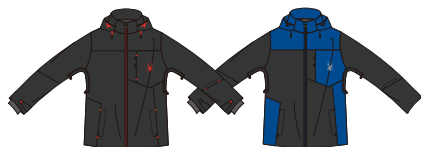

# SPYDER®

FOR SKIERS SINCE 1978

WINTER 26-27 JAPAN CATALOG

RED

LEADER JACKET J

BG06M750

DELIVERY: 2026年10月下旬

FABRICS: 100% POLYESTER

PRICE: ¥35,000  
¥38,500(税込み)

RED

SPYDERWEB SUIT JY

BG06K001

DELIVERY 2026年10月下旬

FABRICS: 100% POLYESTER

SIZES: S,M,L,XL

PRICE: ¥32,000  
¥35,200(税込み)