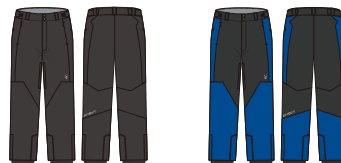

LEADER JACKET J

BG06M750

DELIVERY: 2026年10月下旬

FABRICS: 100% POLYESTER

SIZES: S,M,L,XL

PRICE: ¥45,000
¥49,500(税込み)

PROPULSION PANTS J

BG06M700

DELIVERY 2026年10月下旬

FABRICS: 100% POLYESTER

SIZES: S,M,L,XL

PRICE: ¥35,000
¥38,500(税込み)

SPYDERWEB SUIT JY

BG06K001

DELIVERY 2026年10月下旬

FABRICS: 100% POLYESTER

SIZES: S,M,L,XL

PRICE: ¥32,000
¥35,200(税込み)

BLK

BLU